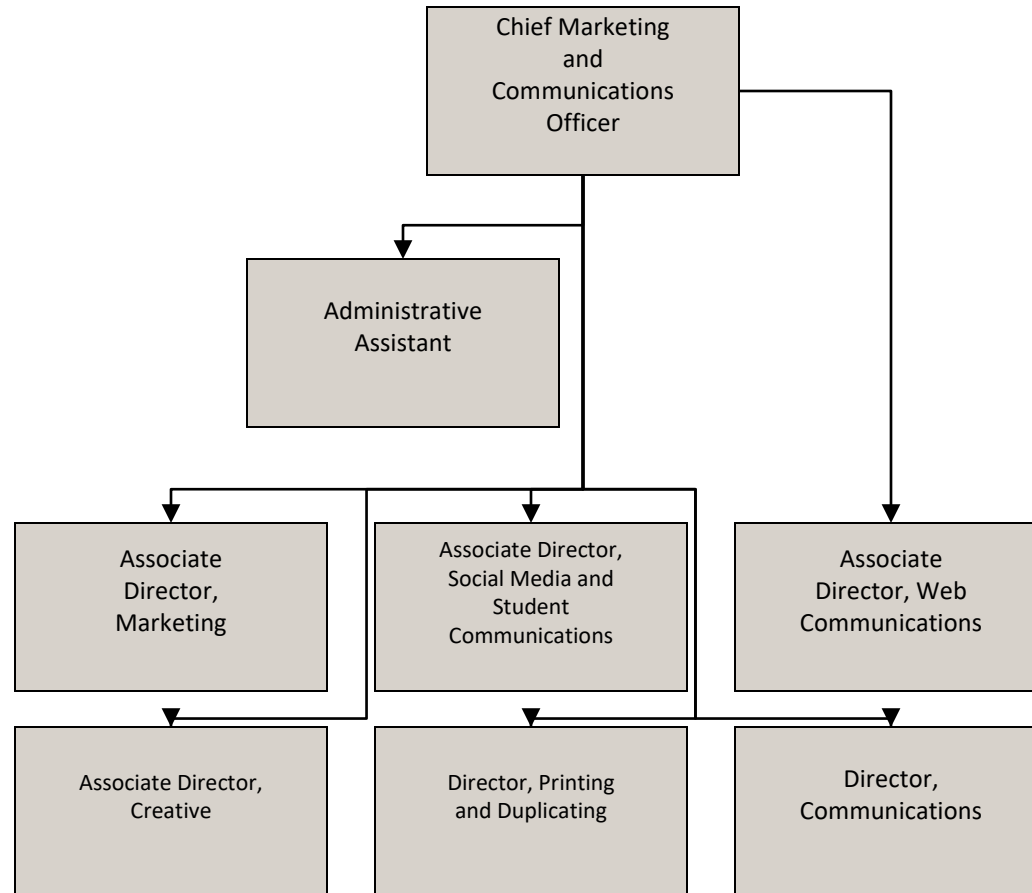

University Communications and Marketing Reports to the Chancellor

Note: Click the top level position to visit the unit's homepage