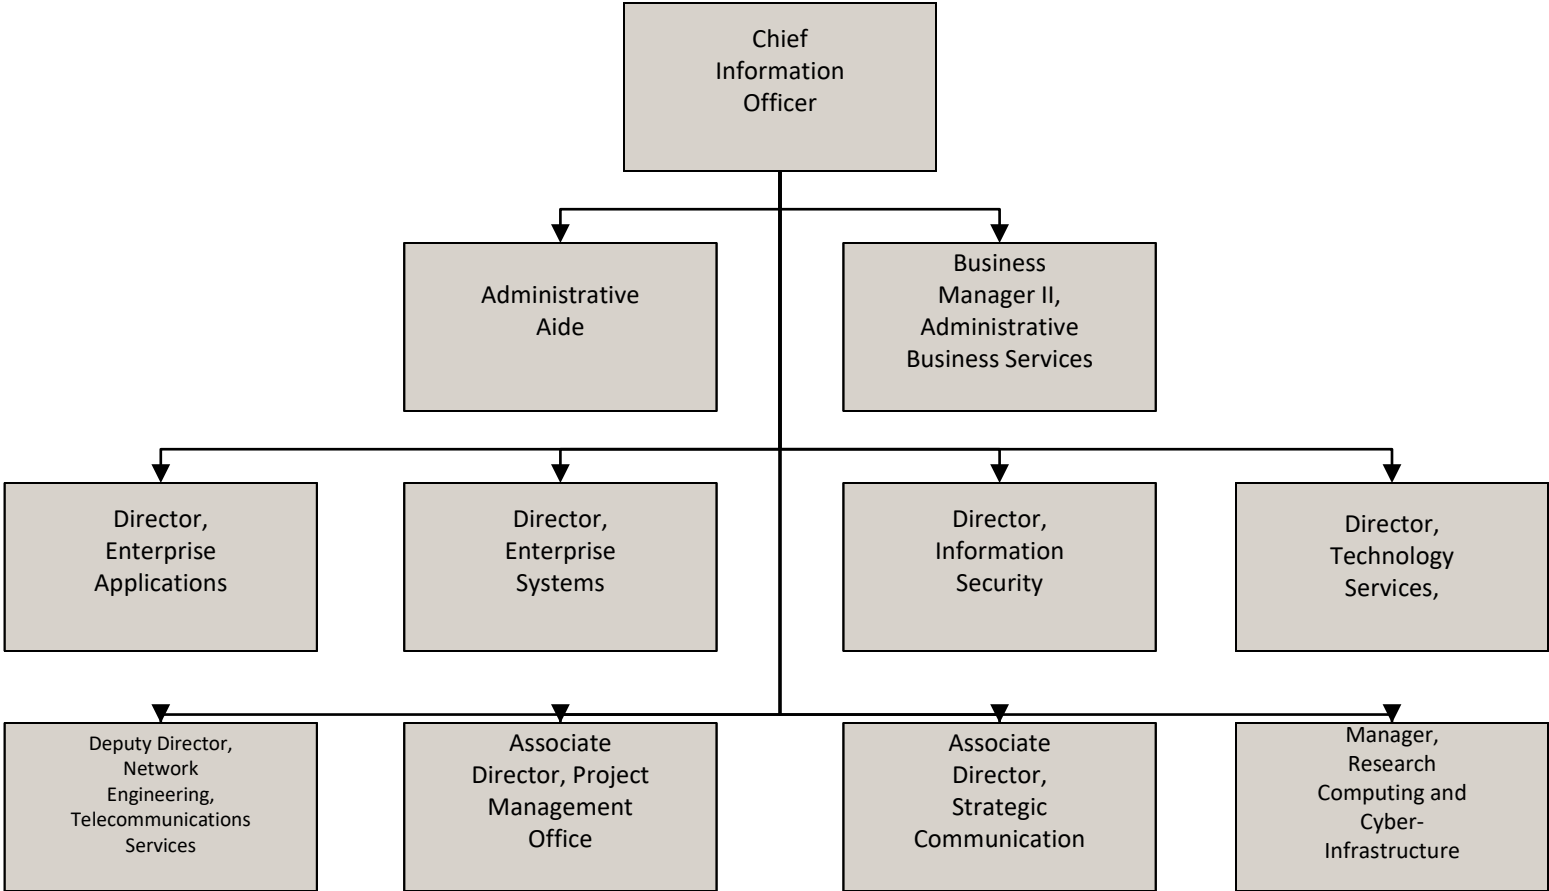

Vice Chancellor for Administration and Finance Reports to the Chancellor

Vice Chancellor for Anti-Racism, Diversity, Equity, and Inclusion Reports to the Chancellor

Note: Click the top level position to visit the unit's homepage

Vice Chancellor for Development & Alumni Affairs Reports to the Chancellor

Note: Click the top level position to visit the unit's homepage

Associate Vice Chancellor for Enrollment Management Reports to the Chancellor

Chief Information Officer Reports to the Chancellor

Note: Click the top level position to visit the unit's homepage

Intercollegiate Athletics Reports to the Chancellor

Note: Click the top level position to visit the unit's homepage