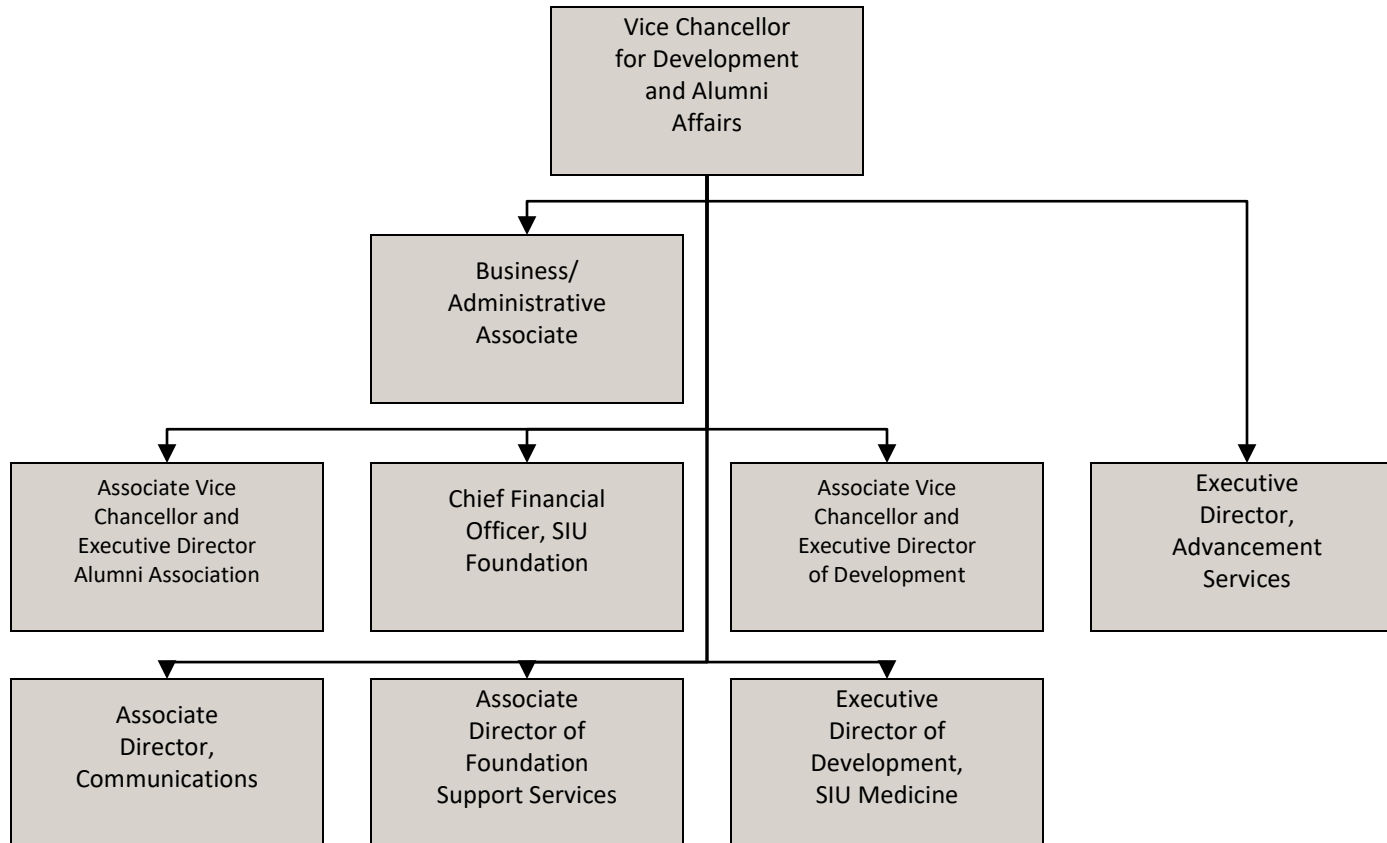

Vice Chancellor for Administration and Finance Reports to the Chancellor

Vice Chancellor for Anti-Racism, Diversity, Equity, and Inclusion Reports to the Chancellor

Note: Click the top level position to visit the unit's homepage

**Vice Chancellor for Research and Graduate School Dean
Reports to the Chancellor**

Vice Chancellor for Student Affairs Reports to the Chancellor

Note: Click the top level position to visit the unit's homepage

Vice Chancellor for Development & Alumni Affairs Reports to the Chancellor

Note: Click the top level position to visit the unit's homepage

Associate Vice Chancellor for Enrollment Management Reports to the Chancellor