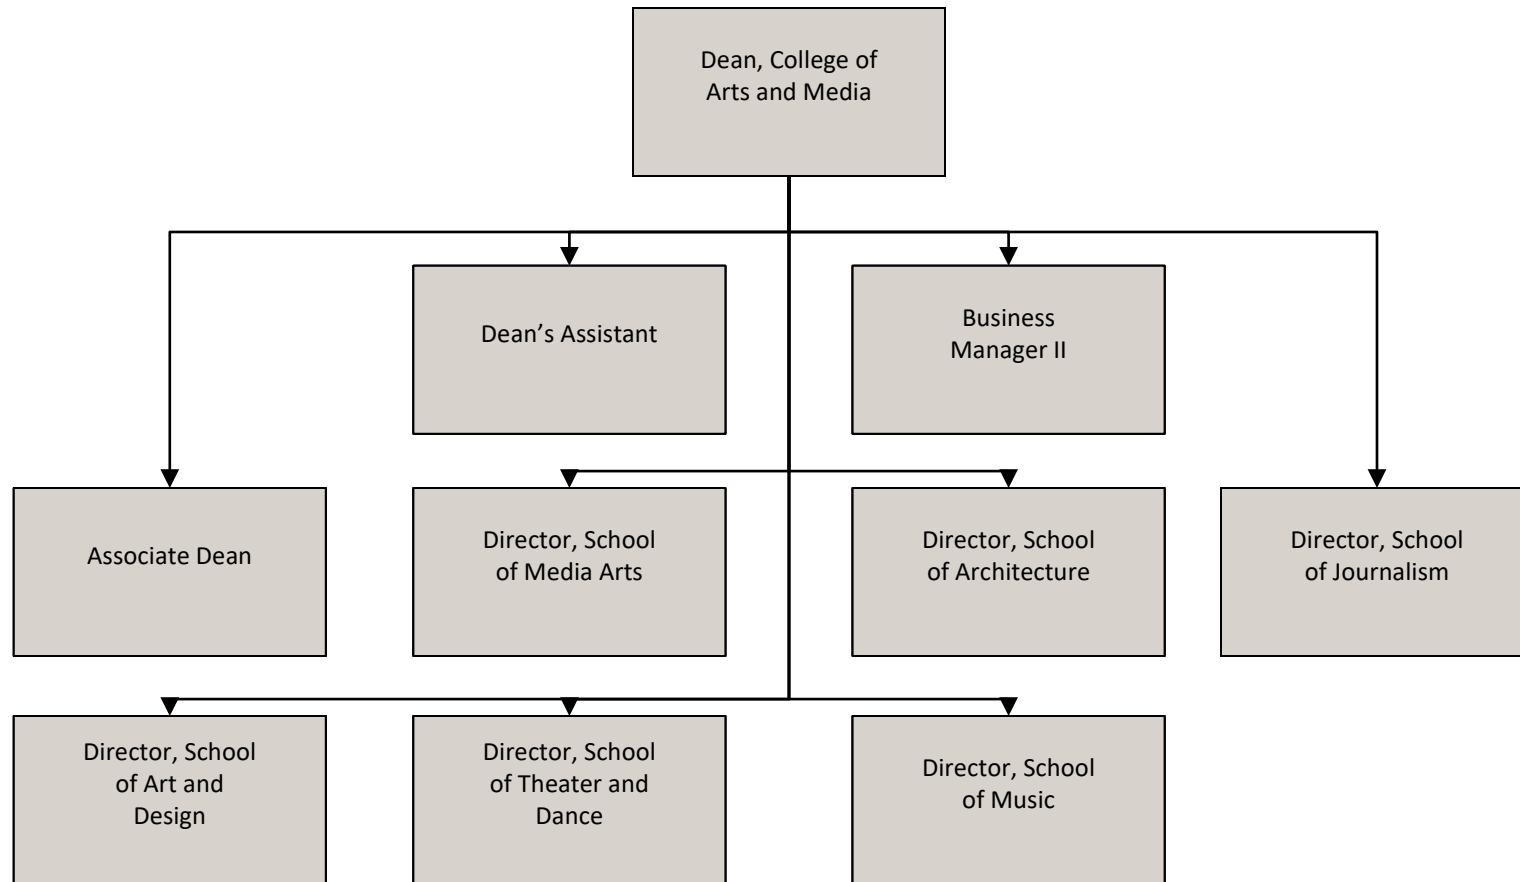

College of Arts and Media
Reports to the Provost and Vice Chancellor for Academic Affairs

Note: Click the top level position to visit the unit's homepage