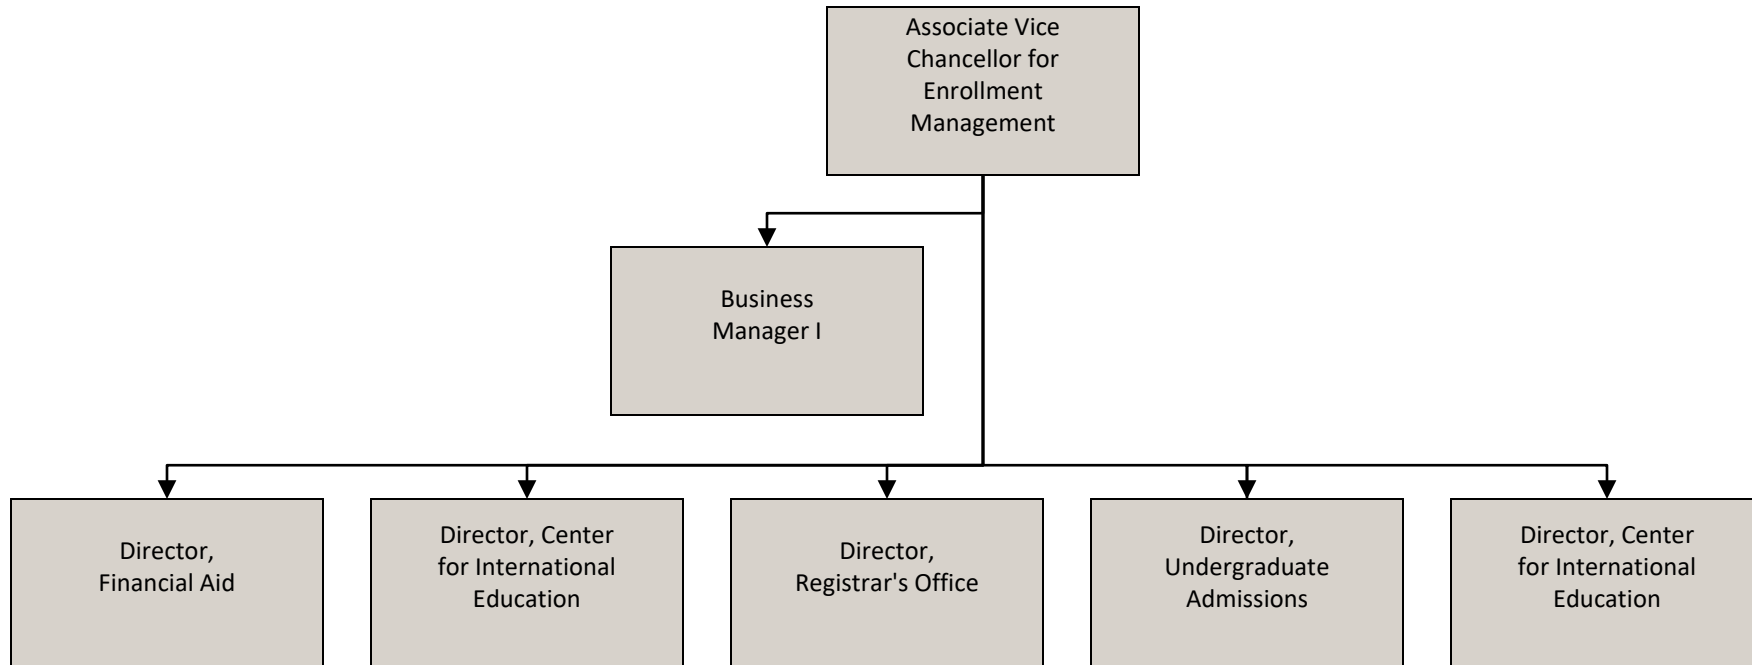

Vice Chancellor for Administration and Finance Reports to the Chancellor

Vice Chancellor for Anti-Racism, Diversity, Equity, and Inclusion Reports to the Chancellor

Note: Click the top level position to visit the unit's homepage

**Vice Chancellor for Research and Graduate School Dean
Reports to the Chancellor**

Vice Chancellor for Student Affairs Reports to the Chancellor

Note: Click the top level position to visit the unit's homepage

Vice Chancellor for Development & Alumni Affairs Reports to the Chancellor

Note: Click the top level position to visit the unit's homepage

Associate Vice Chancellor for Enrollment Management Reports to the Chancellor