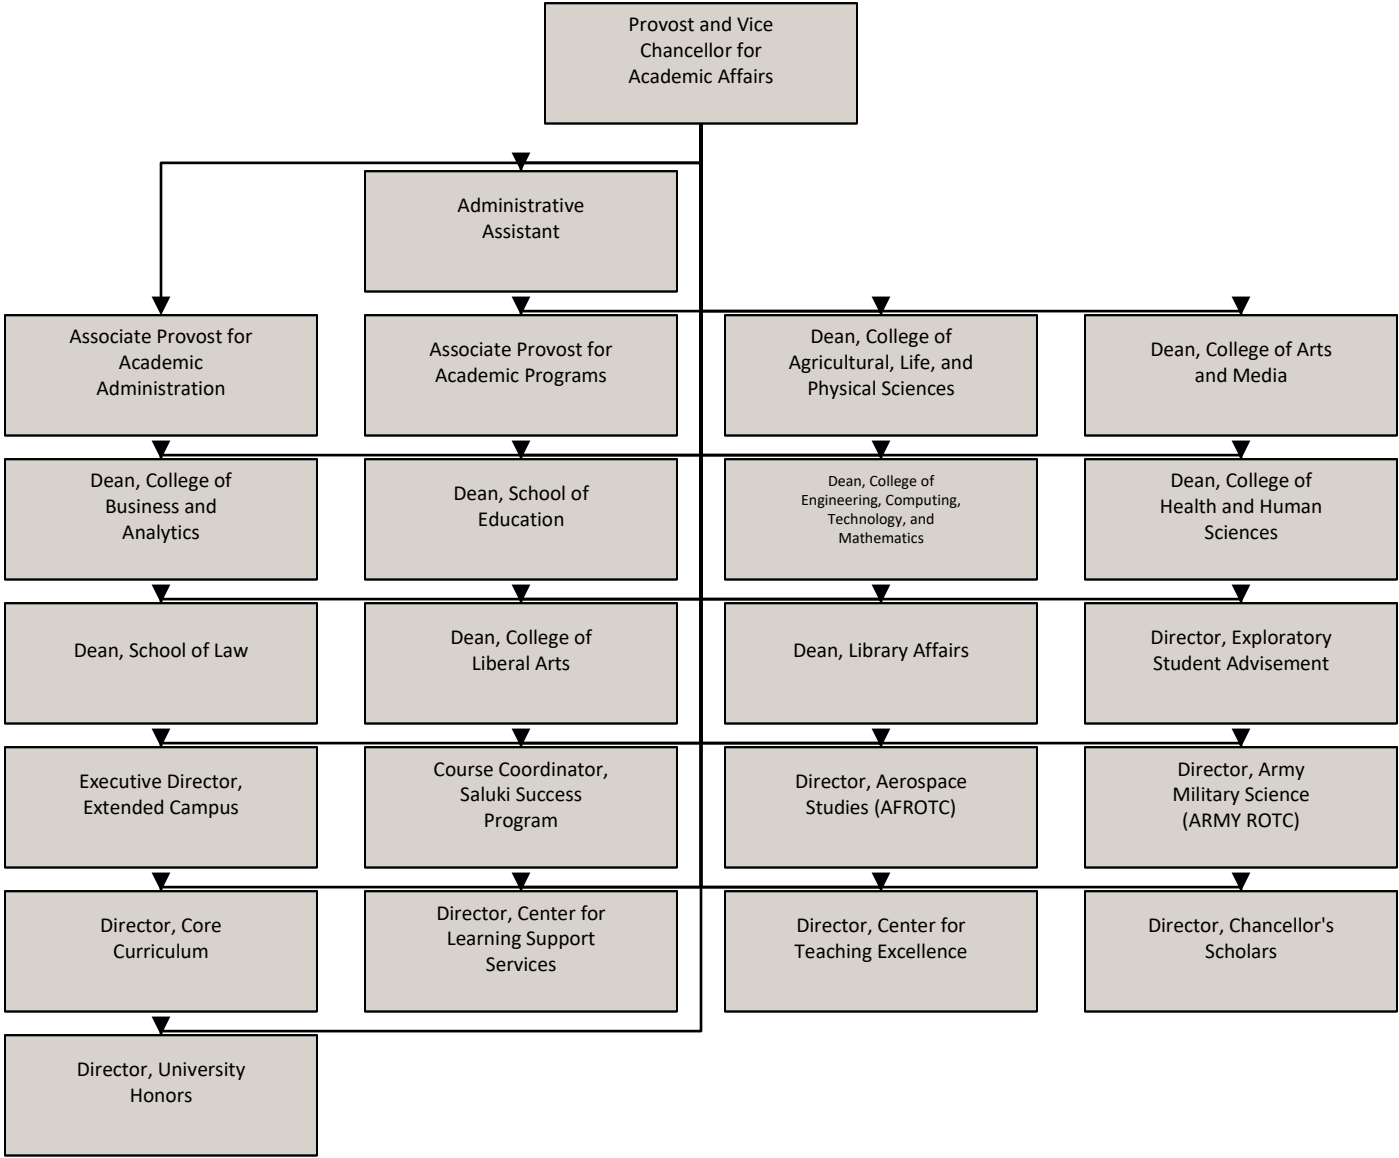

ORGANIZATIONAL CHART

Office of the Chancellor

Note: Click the top level position to visit the unit's homepage

Office of the Chancellor

Chief of Staff Reports

Note: Click the top level position to visit the unit's homepage

Provost and Vice Chancellor for Academic Affairs Reports to the Chancellor

Associate Provost for Academic Administration
Reports to the Provost and Vice Chancellor for Academic Affairs

Note: Click the top level position to visit the unit's homepage