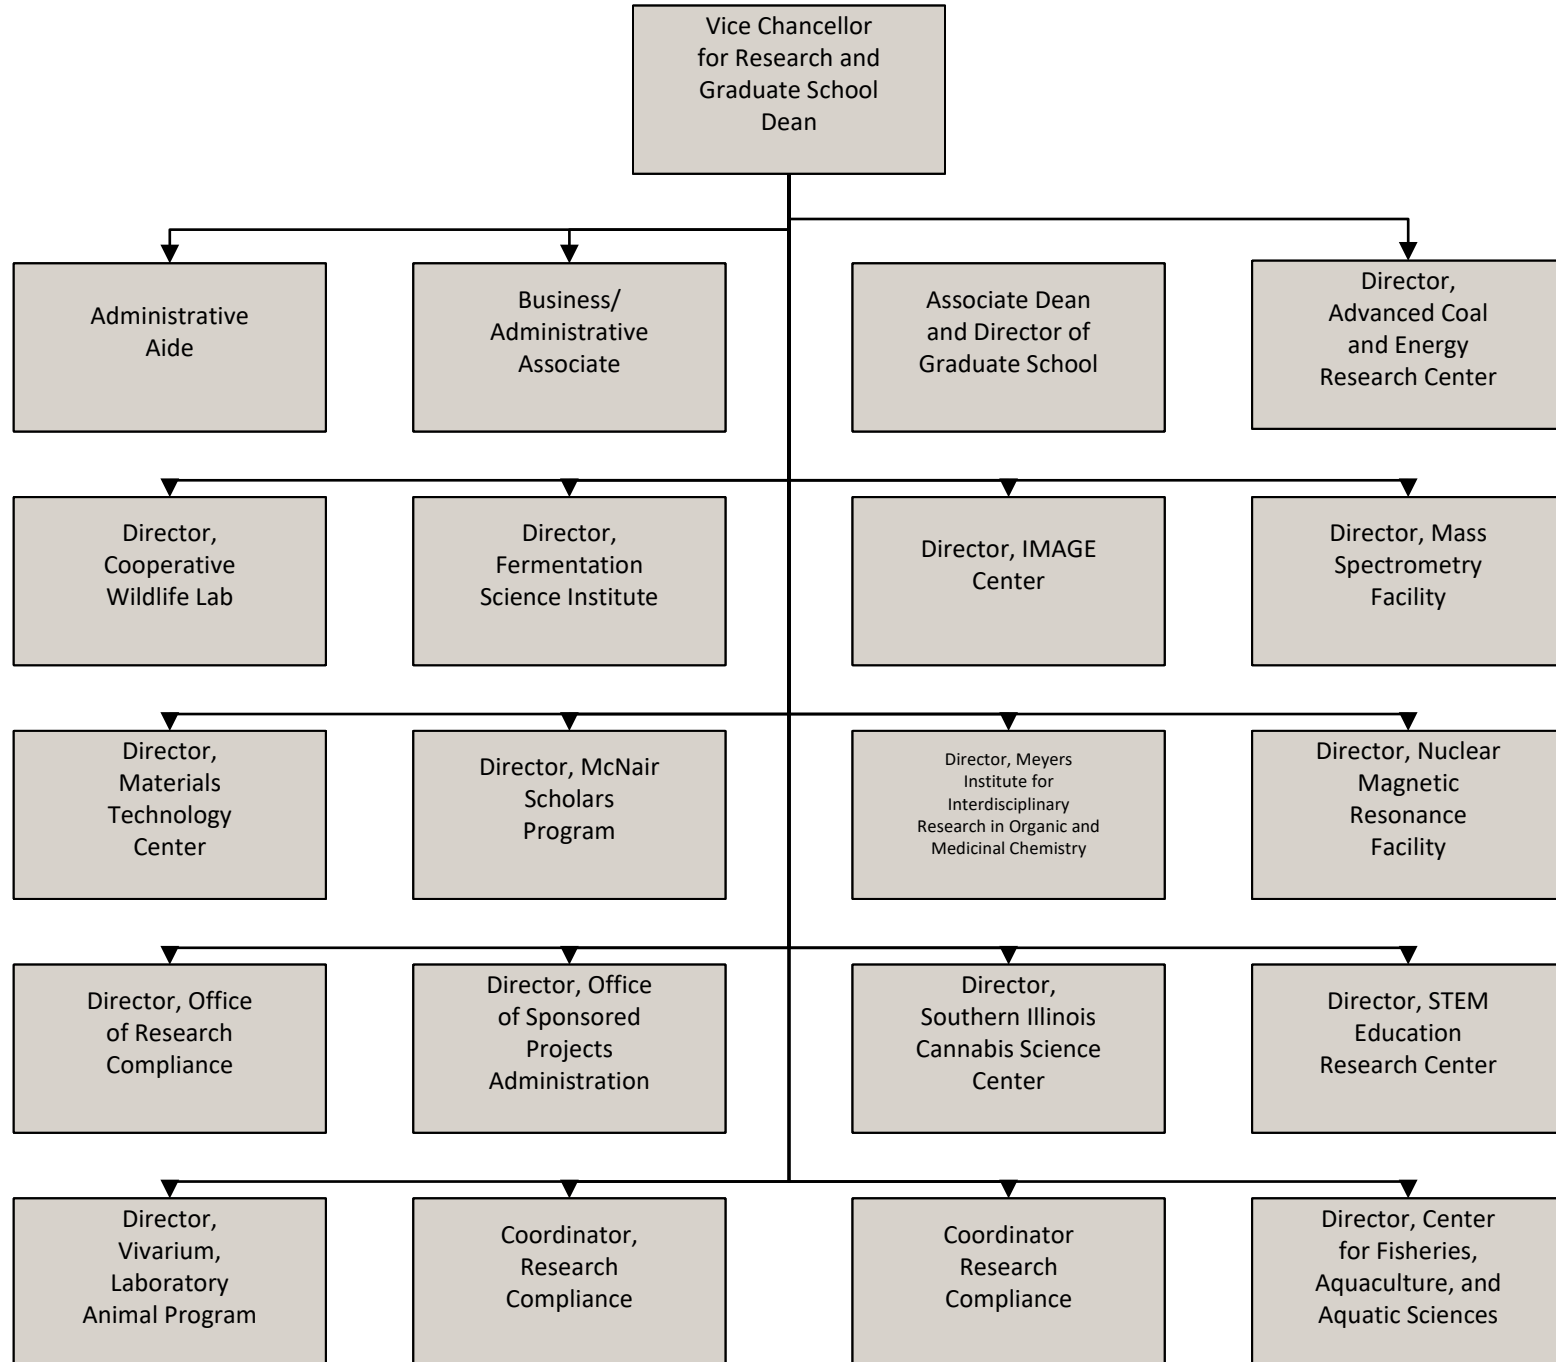

School of Law

Reports to the Provost and Vice Chancellor for Academic Affairs

Note: Click the top level position to visit the unit's homepage

School of Medicine Reports to the Chancellor

Note: Click the top level position to visit the unit's homepage

Vice Chancellor for Administration and Finance Reports to the Chancellor

Vice Chancellor for Anti-Racism, Diversity, Equity, and Inclusion Reports to the Chancellor

Note: Click the top level position to visit the unit's homepage

**Vice Chancellor for Research and Graduate School Dean
Reports to the Chancellor**

Vice Chancellor for Student Affairs Reports to the Chancellor

Note: Click the top level position to visit the unit's homepage