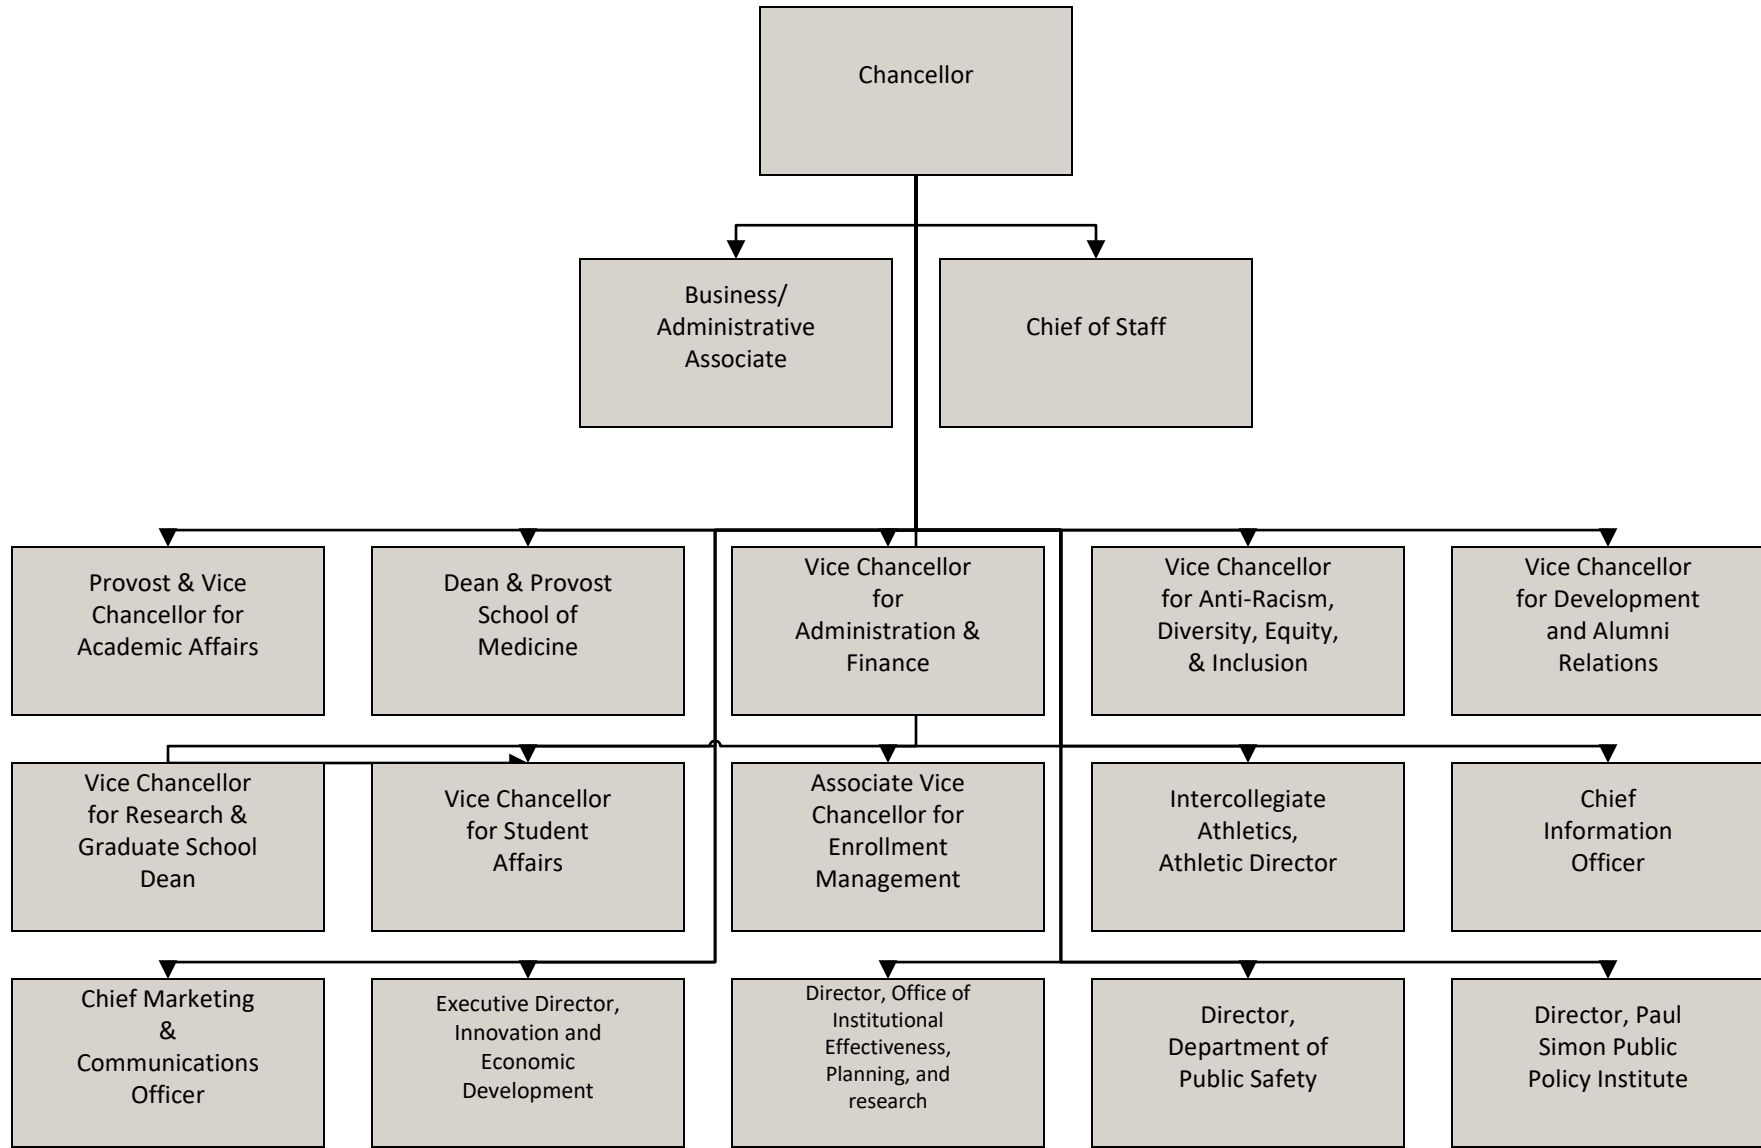

ORGANIZATIONAL CHART

Office of the Chancellor

Note: Click the top level position to visit the unit's homepage

Office of the Chancellor

Chief of Staff Reports

Note: Click the top level position to visit the unit's homepage

Provost and Vice Chancellor for Academic Affairs Reports to the Chancellor

Associate Provost for Academic Administration
Reports to the Provost and Vice Chancellor for Academic Affairs

Note: Click the top level position to visit the unit's homepage

Vice Chancellor for Administration and Finance Reports to the Chancellor

Vice Chancellor for Anti-Racism, Diversity, Equity, and Inclusion Reports to the Chancellor

Note: Click the top level position to visit the unit's homepage