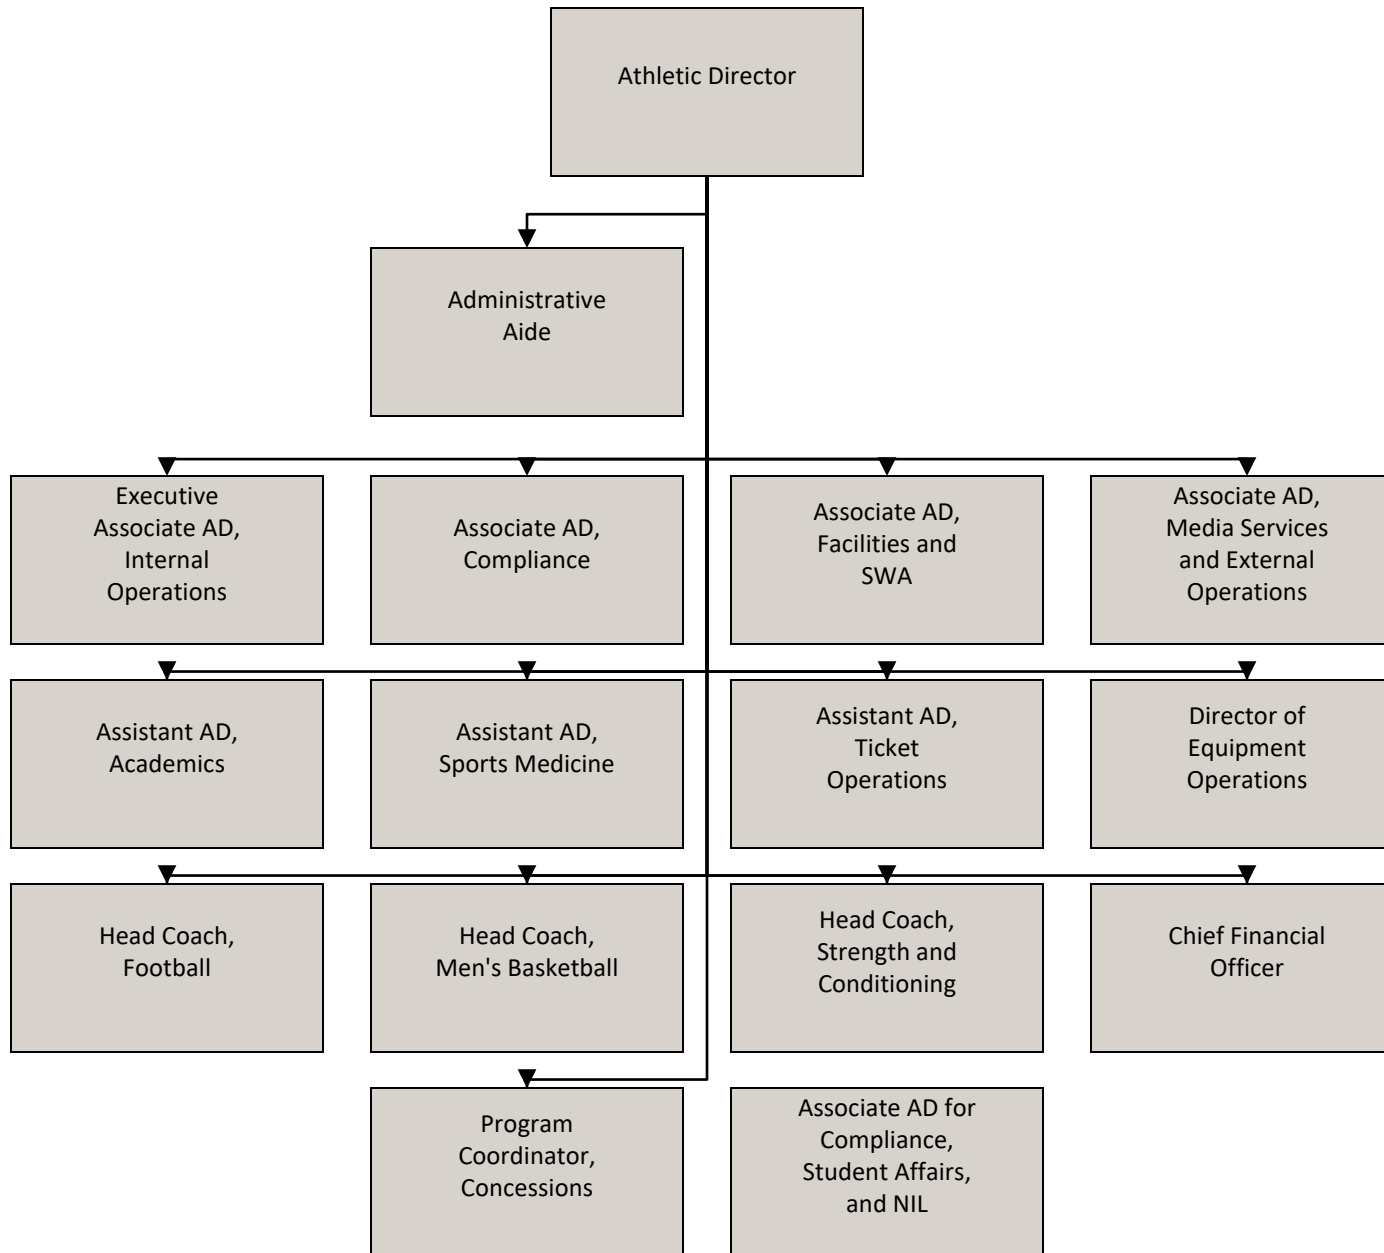

Intercollegiate Athletics Reports to the Chancellor

Note: Click the top level position to visit the unit's homepage