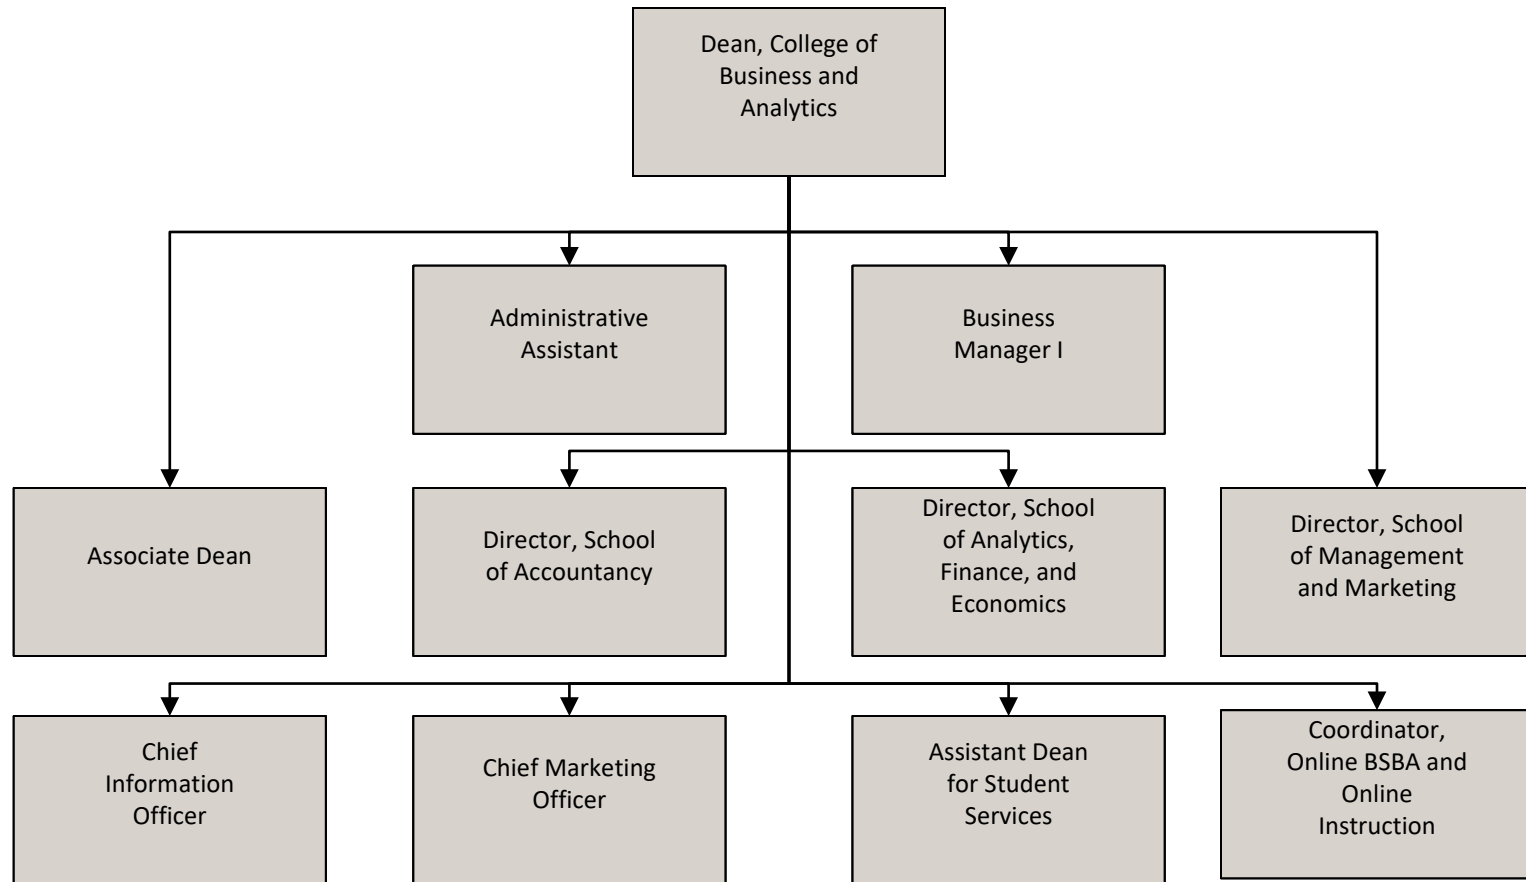

Reports to the Provost and Vice Chancellor for Academic Affairs

Note: Click the top level position to visit the unit's homepage

College of Arts and Media
Reports to the Provost and Vice Chancellor for Academic Affairs

Note: Click the top level position to visit the unit's homepage

College of Business and Analytics
Reports to the Provost and Vice Chancellor for Academic Affairs

Note: Click the top level position to visit the unit's homepage

Vice Chancellor for Administration and Finance Reports to the Chancellor

Vice Chancellor for Anti-Racism, Diversity, Equity, and Inclusion Reports to the Chancellor

Note: Click the top level position to visit the unit's homepage