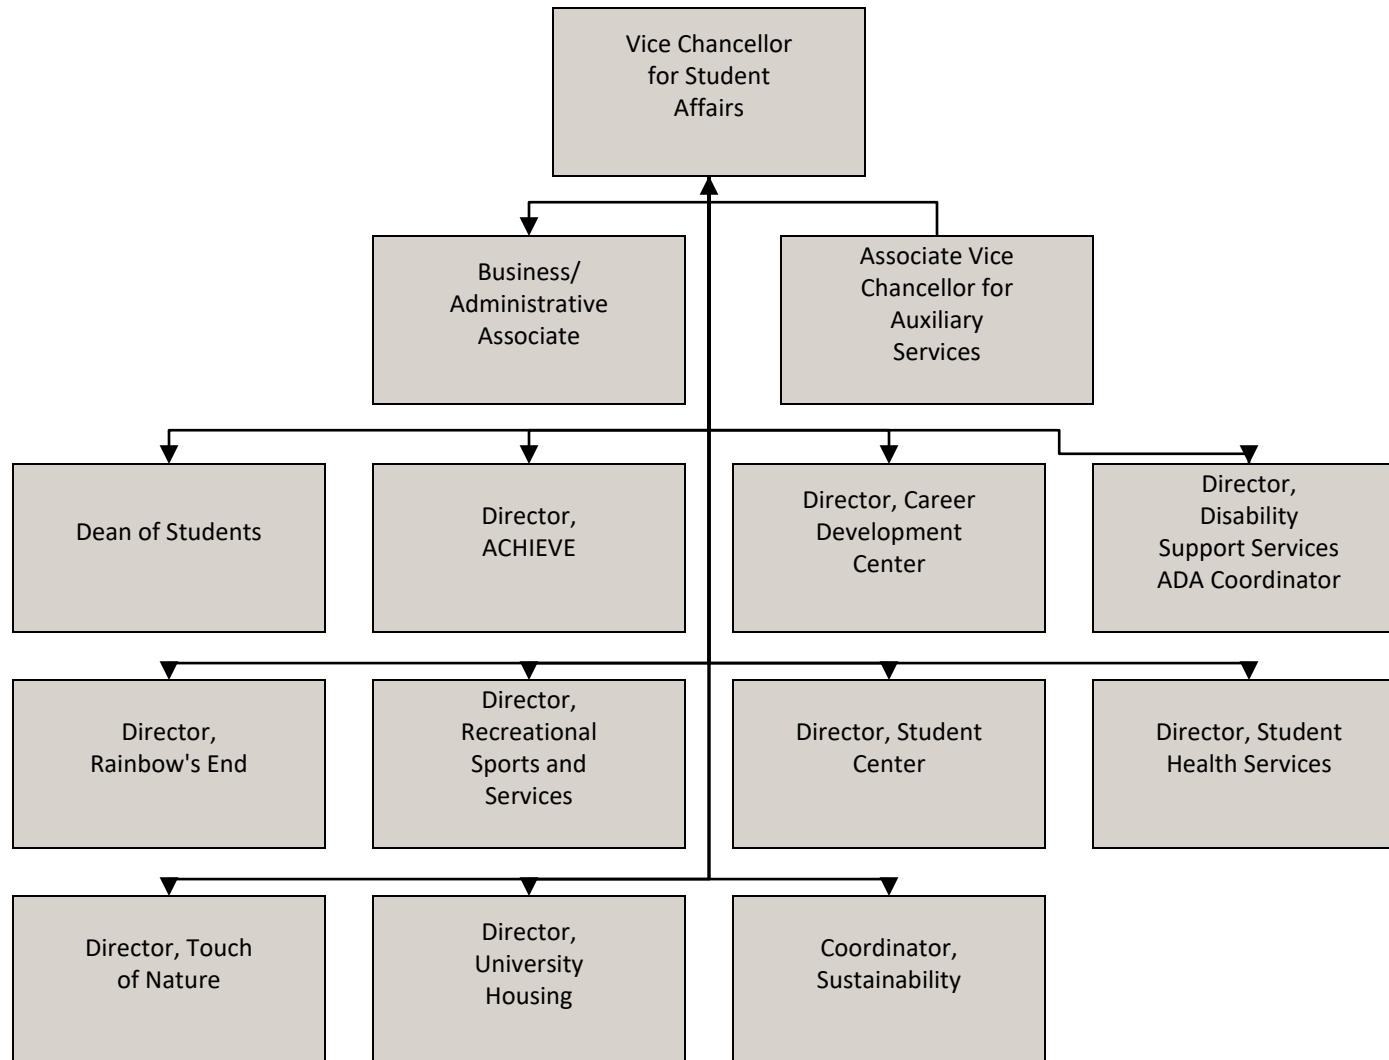

Vice Chancellor for Administration and Finance Reports to the Chancellor

Vice Chancellor for Anti-Racism, Diversity, Equity, and Inclusion Reports to the Chancellor

Note: Click the top level position to visit the unit's homepage

**Vice Chancellor for Research and Graduate School Dean
Reports to the Chancellor**

Vice Chancellor for Student Affairs Reports to the Chancellor

Note: Click the top level position to visit the unit's homepage